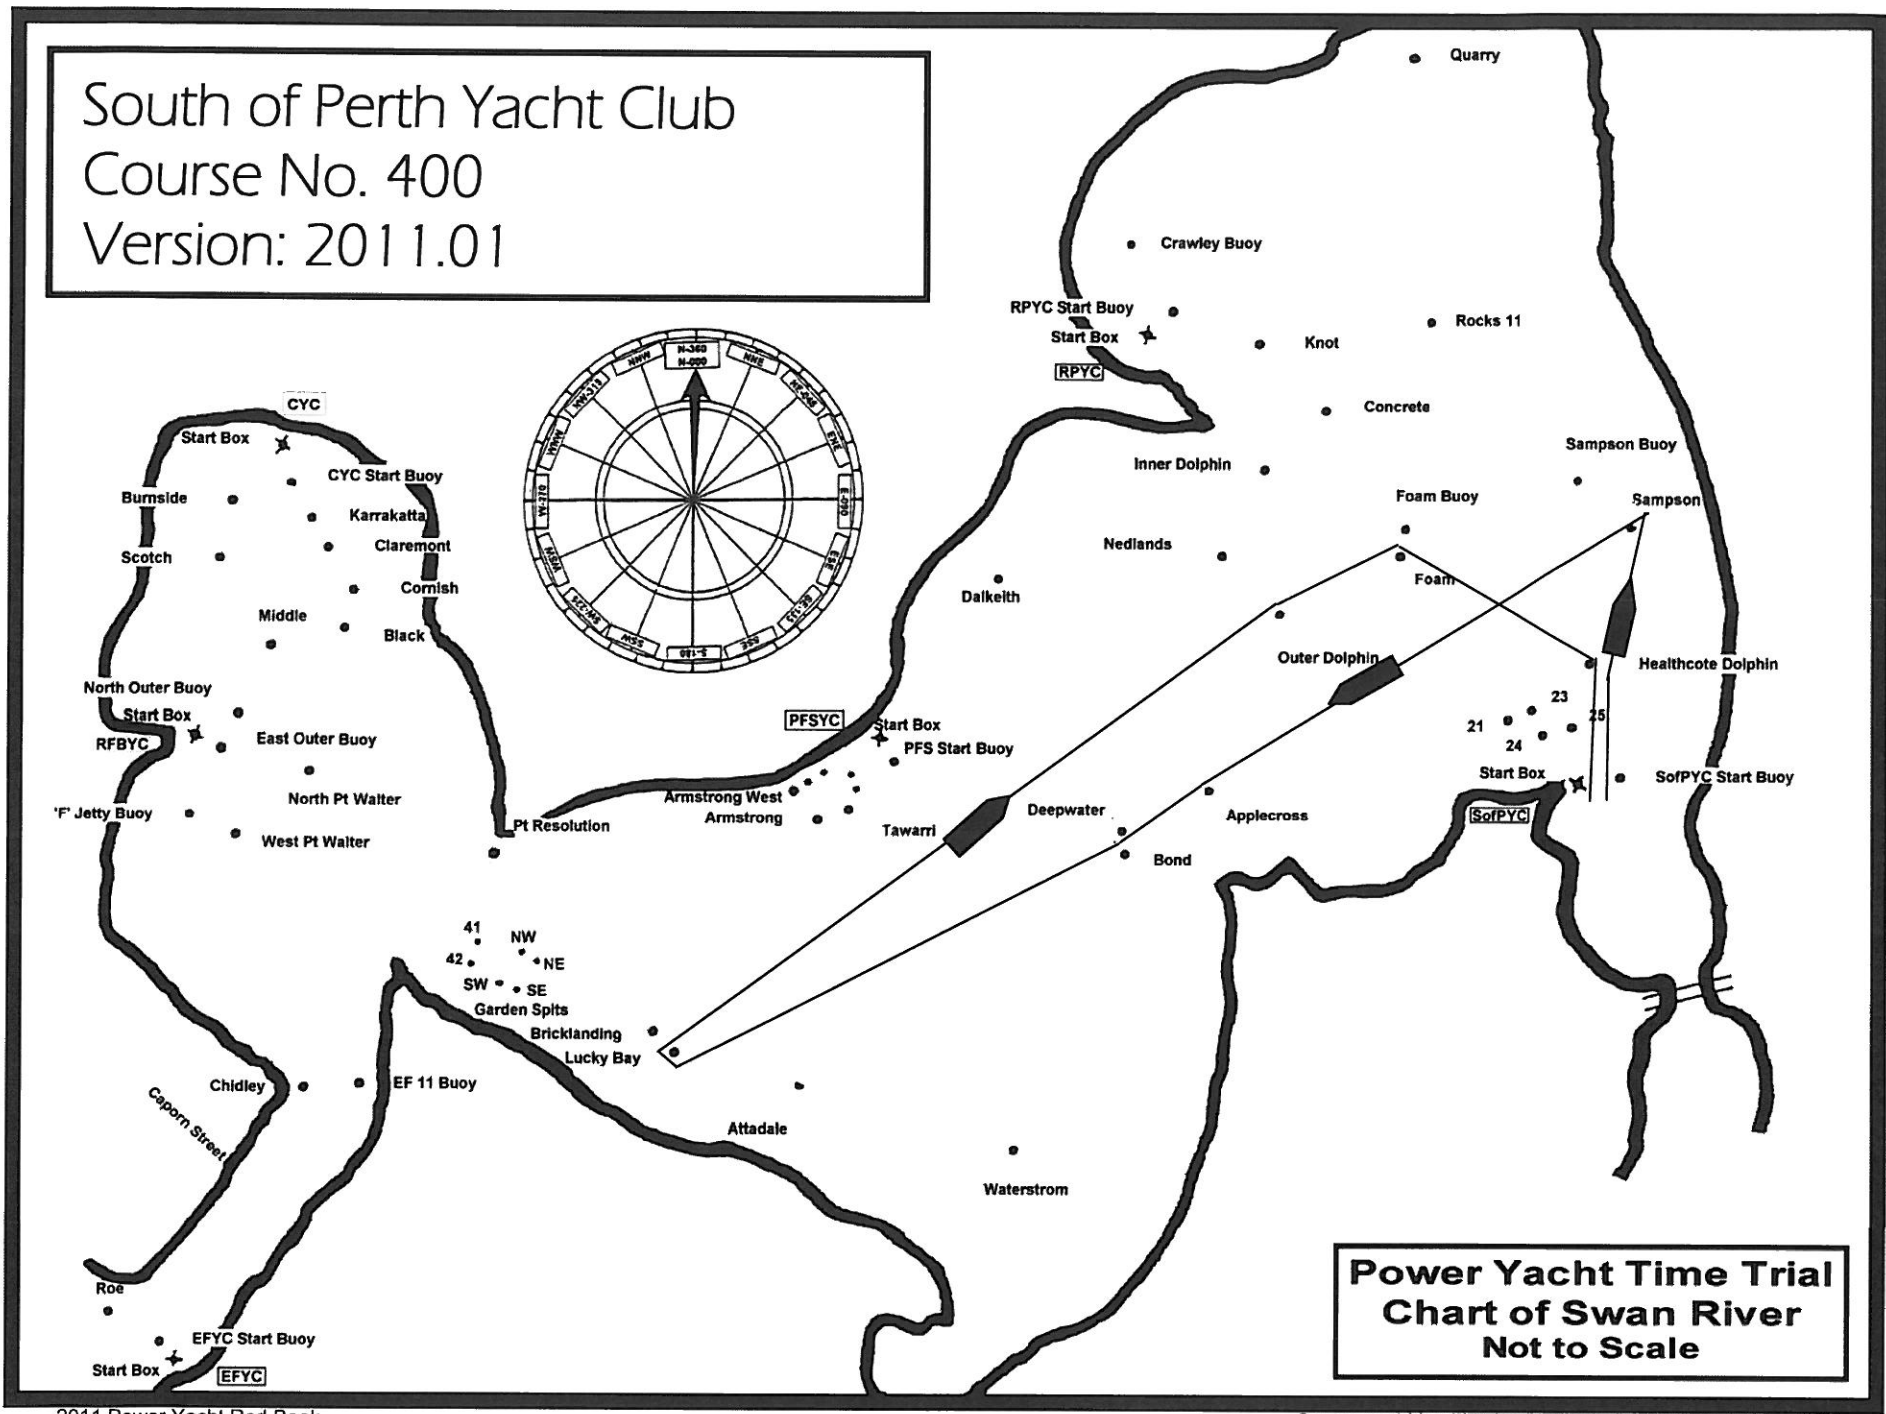

South of Perth Yacht Club
 Course No. 400
 Version: 2011.01

**Power Yacht Time Trial
 Chart of Swan River
 Not to Scale**