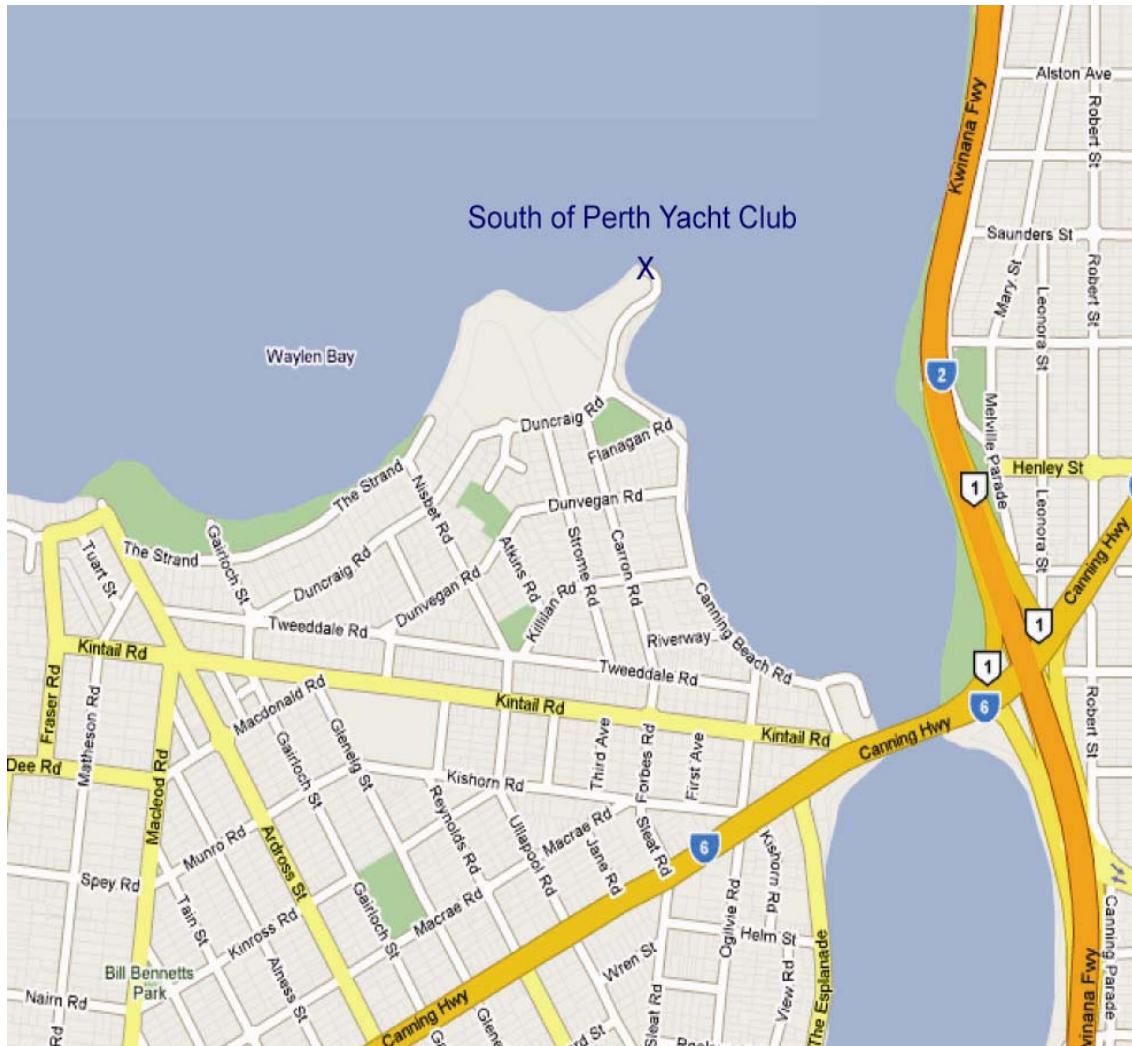

DIRECTIONS

Entrance off corner of Dun Craig and Canning Beach Roads in Applecross

Function guests are required to park in the designated
function parking areas